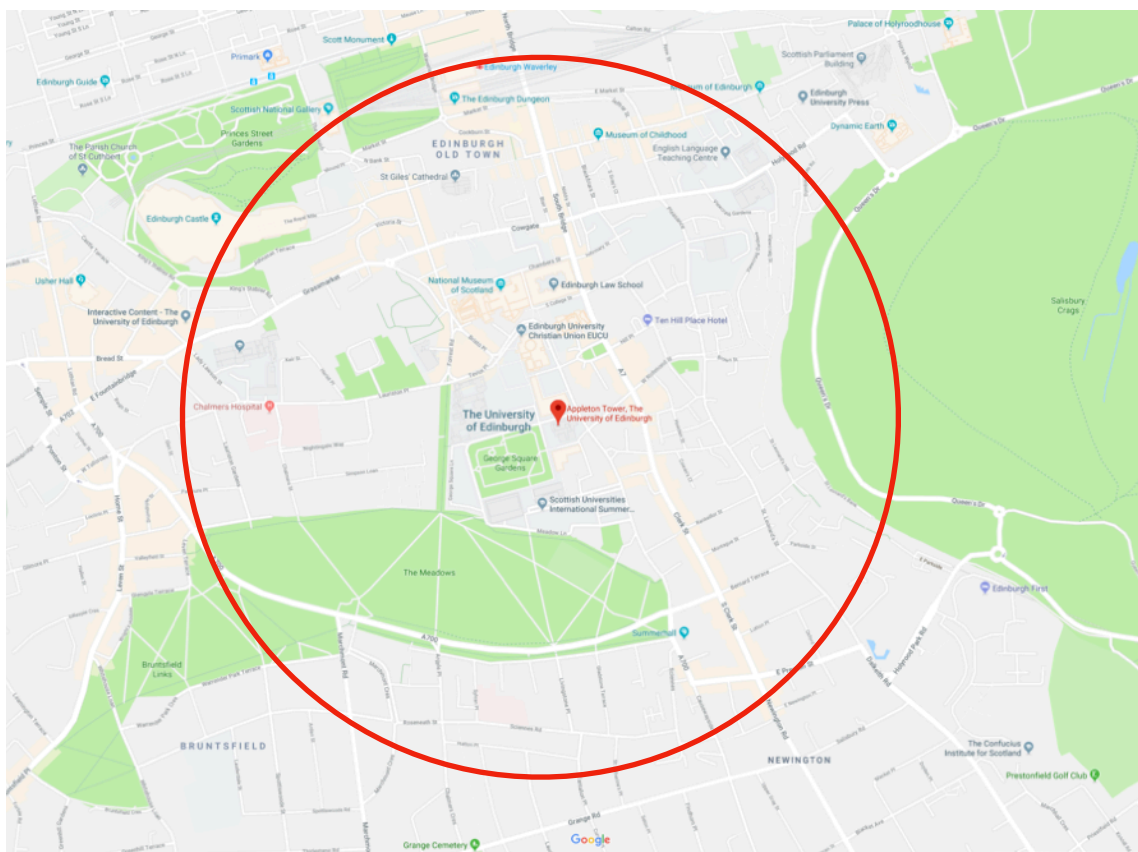

Getting to Edinburgh:

By plane:

- the nearest airport is the **Edinburgh Airport** which is about 9 miles West of the city centre (20-30 mins by taxi ~£20; tram/bus ~£5 one way)
- from **Glasgow Airport**, there is a shuttle - Glasgow Airport Express - to the Queen Street Station which is best for reaching Edinburgh by train (fastest train takes about 52 mins and there are a lot of them until around 11pm; check <http://www.nationalrail.co.uk>)

By train: **Edinburgh Waverley** station which is in the city centre

Hotels:

There are many hotels in the city centre in all price ranges (generally, all noticeably cheaper than London). Any hotel within the encircled region will provide a convenient option within a 10mins walk to the workshop venue. Also any hotel in New Town is within 30min walking distance (there are buses and taxis, of course)

Prediction and data assimilation for non-local diffusions

Some hotels:

The most conveniently located ones (and on the more expensive side) are

- Residence Inn by Marriott Edinburgh, 36 Simpson Loan, Quartermile, EH3 9GF
- Hotel du Vin & Bistro Edinburgh, 11 Bristo Place, EH1 1EZ
- VIP Apartments, Various Addresses within the Quartermile
- Edinburgh City Hotel, 79 Lauriston Place, EH3 9HZ